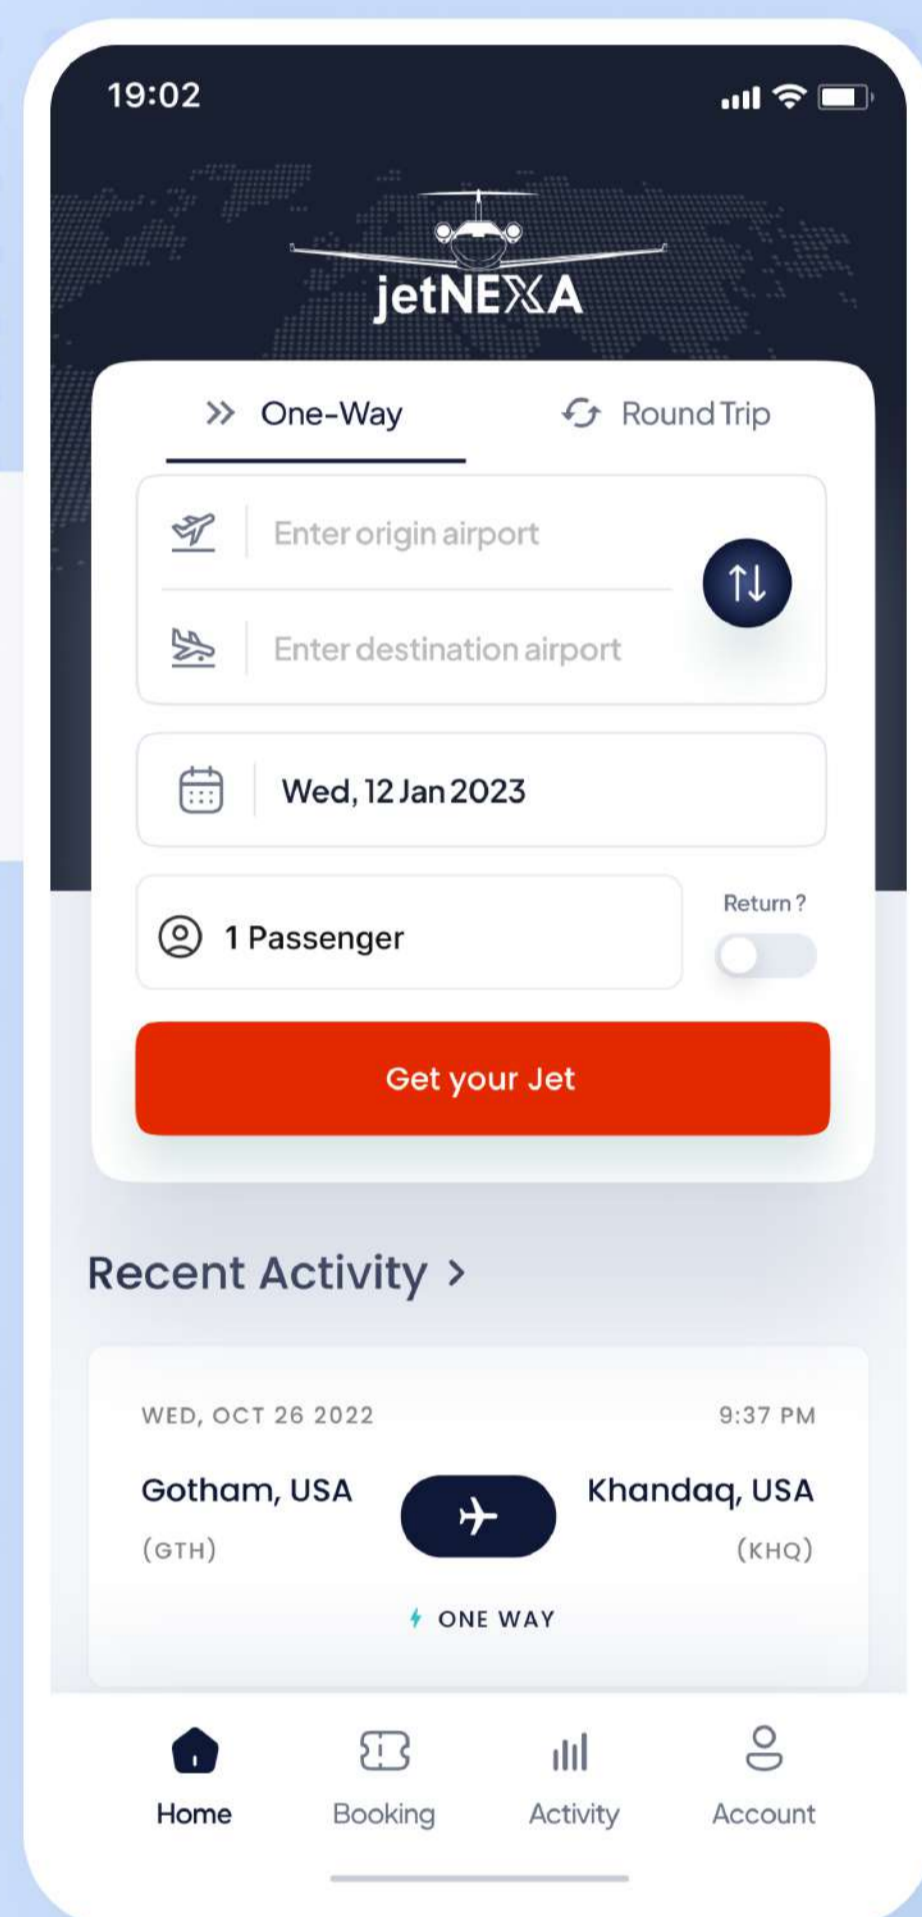

jetNEXA - Flight Booking App

— COLORS —

Stunning Color Scheme of The App

#0F1836

#E52900

#808080

— TYPOGRAPHY —

Font Family Used in The App

Poppins

SemiBold • Medium • Regular

Ad

ABCDEFGHIJKLMNOPQRSTUVWXYZ

abcdefghijklmnopqrstuvwxyz

0123456789

— GETTING STARTED —

Onboarding to Searching Jets

Get Started

- Quick Onboarding
- Start Finding Desired Jets

Home Screen

- Enter Origin & Destination
- One-Way & Round Trip Jets

Search Jets

- Find Available Jets
- Know Price, Hours, Distance...

Jet Details