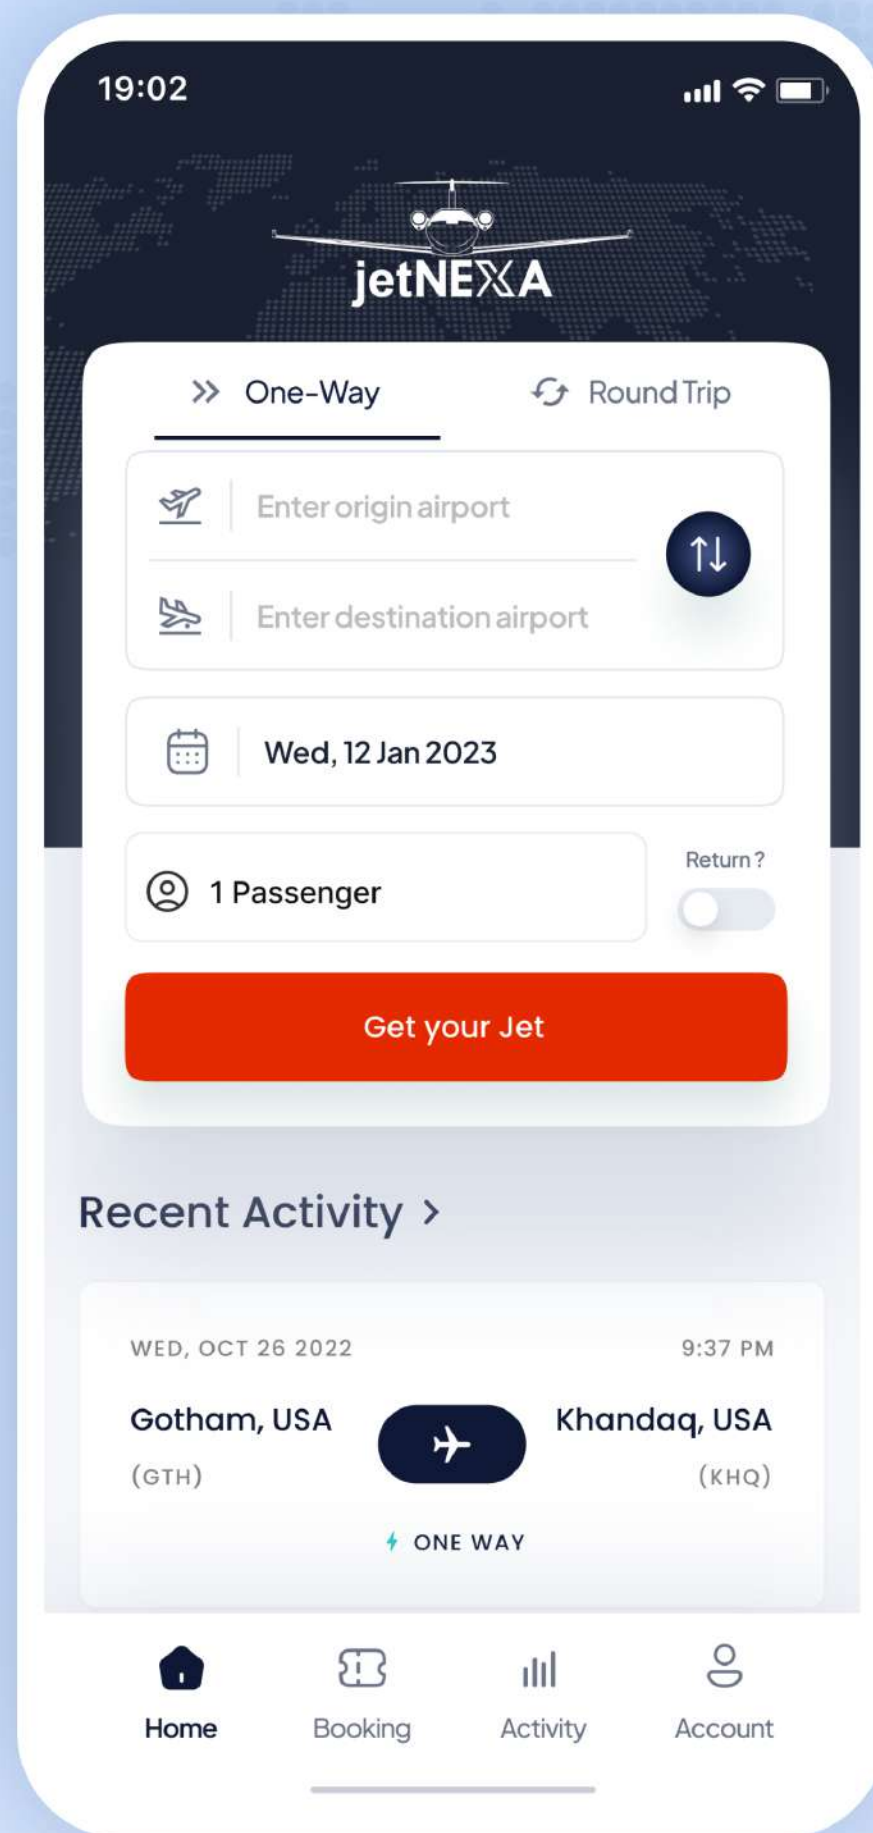

jetNEXA - Flight Booking App

— COLORS —

Stunning Color Scheme of The App

#0F1836

#E52900

#808080

— TYPOGRAPHY —

Font Family Used in The App

Poppins

SemiBold • Medium • Regular

Ad

ABCDEFGHIJKLMNOPQRSTUVWXYZ

abcdefghijklmnopqrstuvwxyz

0123456789

— GETTING STARTED —

Onboarding to Searching Jets

Get Started

- Quick Onboarding
- Start Finding Desired Jets

Home Screen

- Enter Origin & Destination
- One-Way & Round Trip Jets

Search Jets

- Find Available Jets
- Know Price, Hours, Distance...

Jet Details