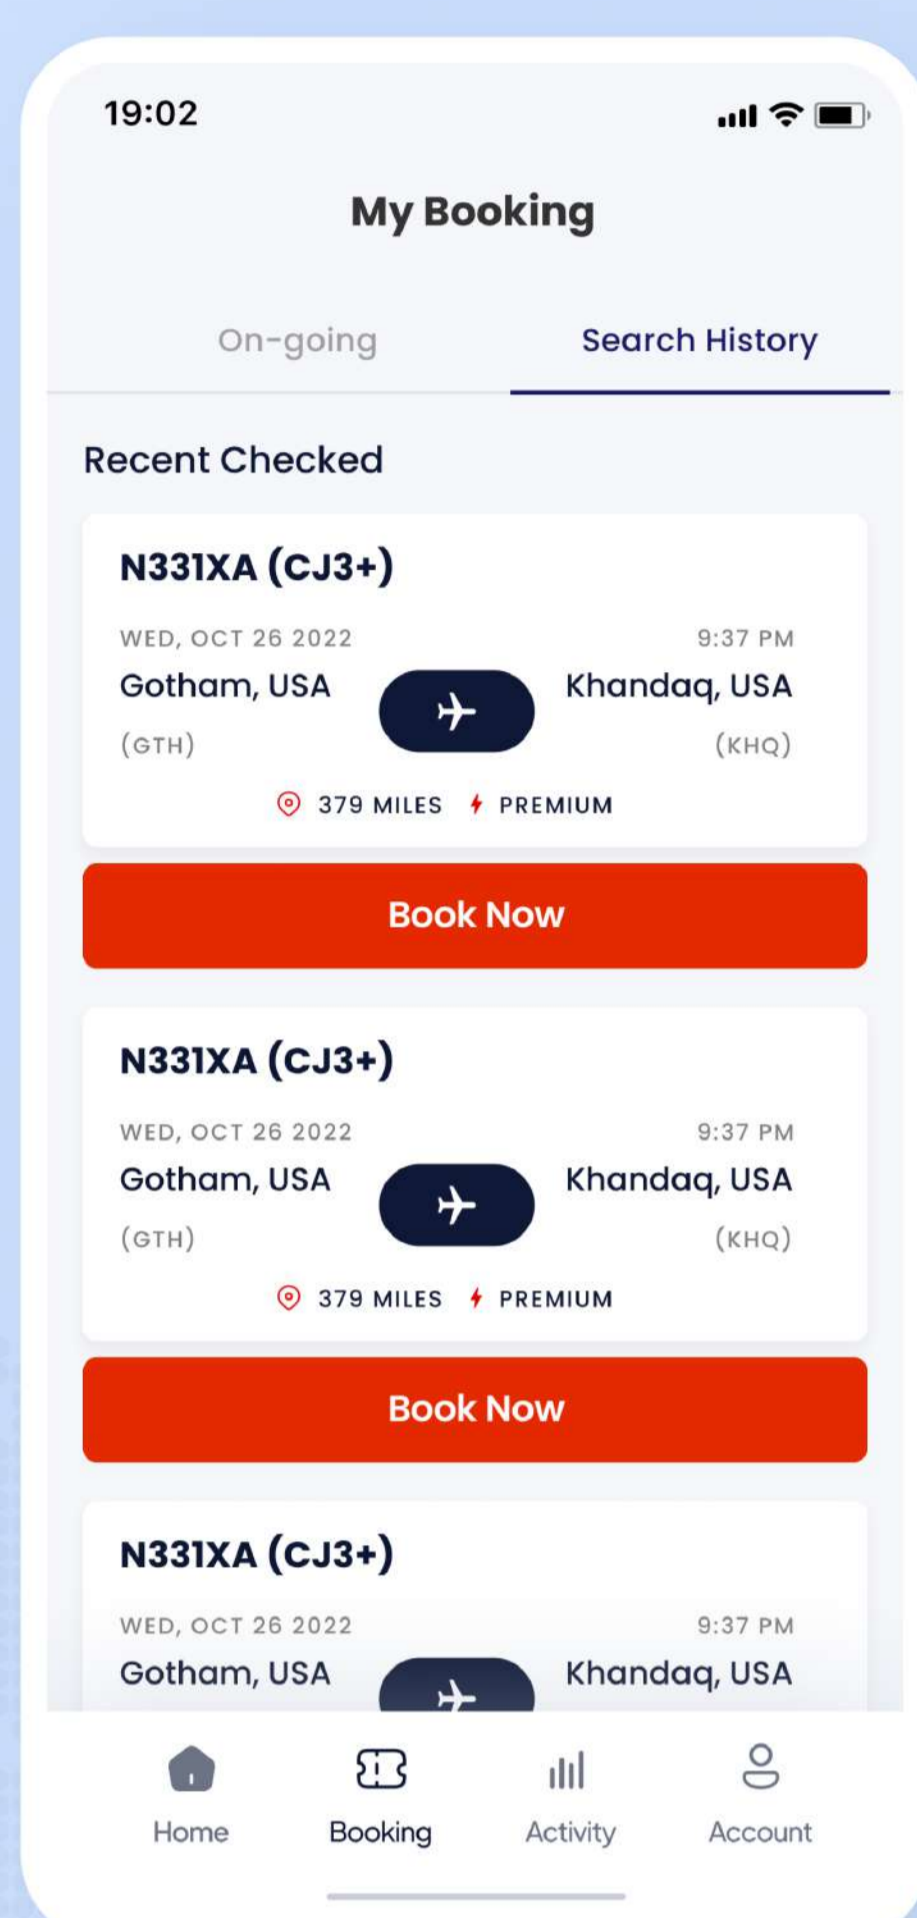

— MORE SCREENS —

From Booking To Getting The Ticket