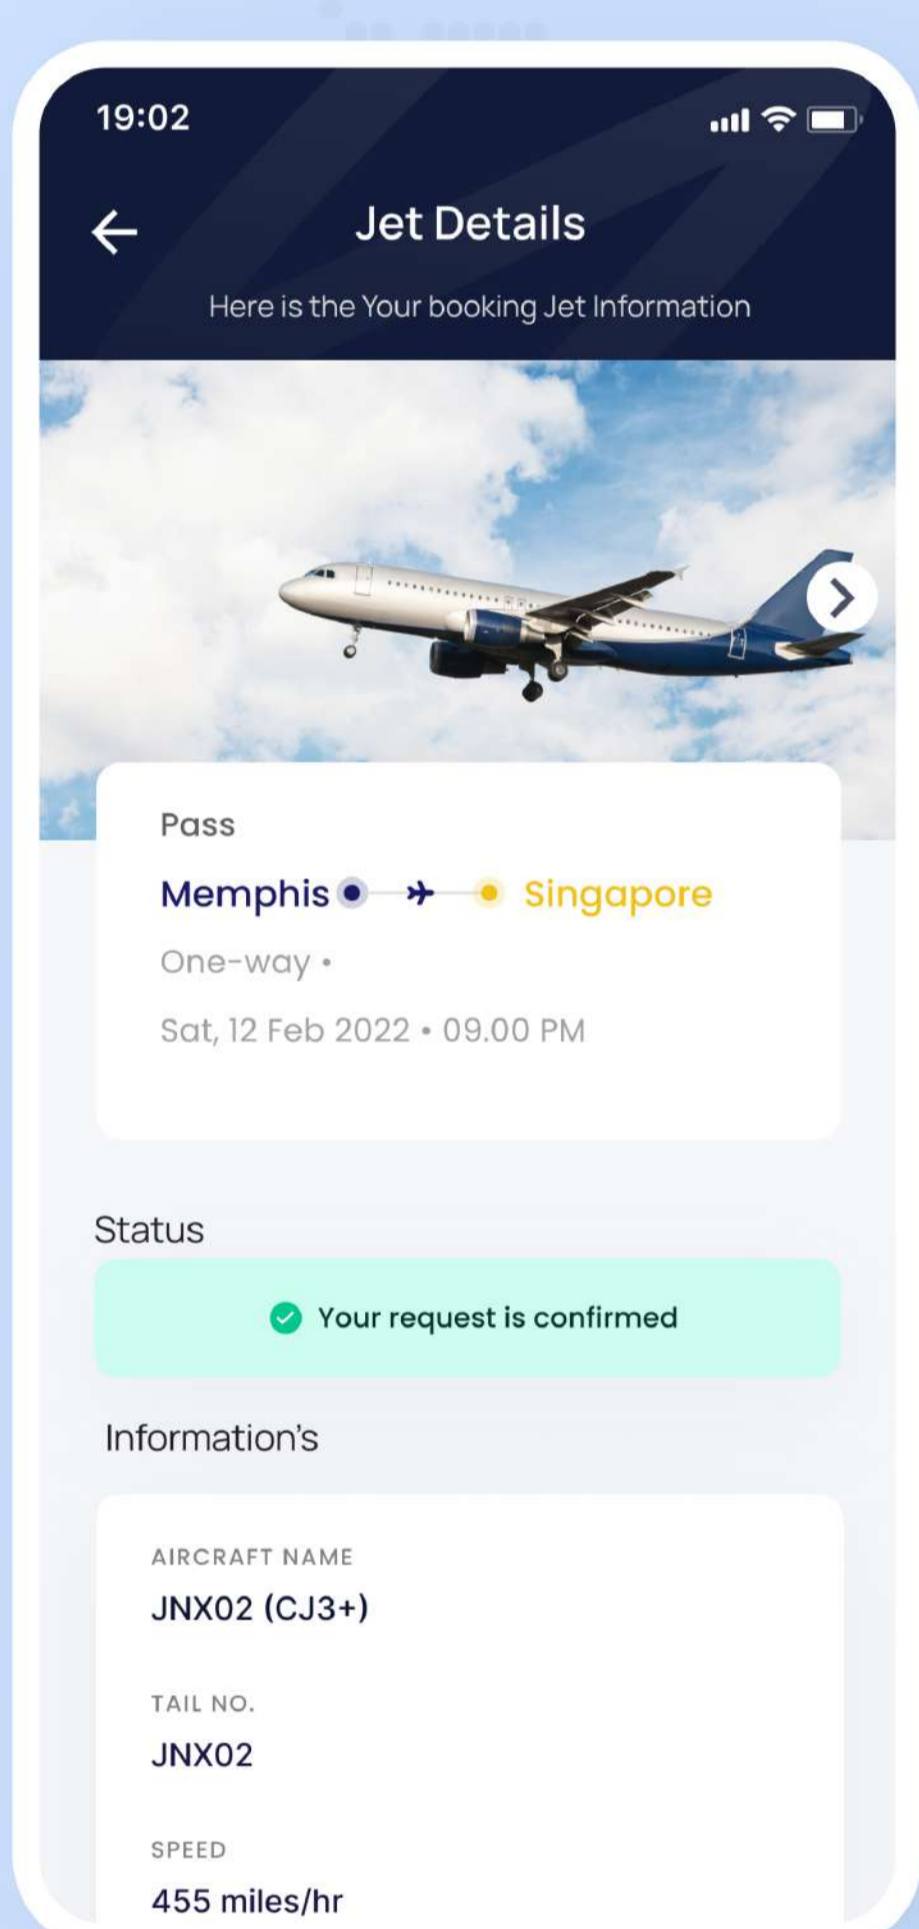

— MORE SCREENS —

From Booking To Getting The Ticket