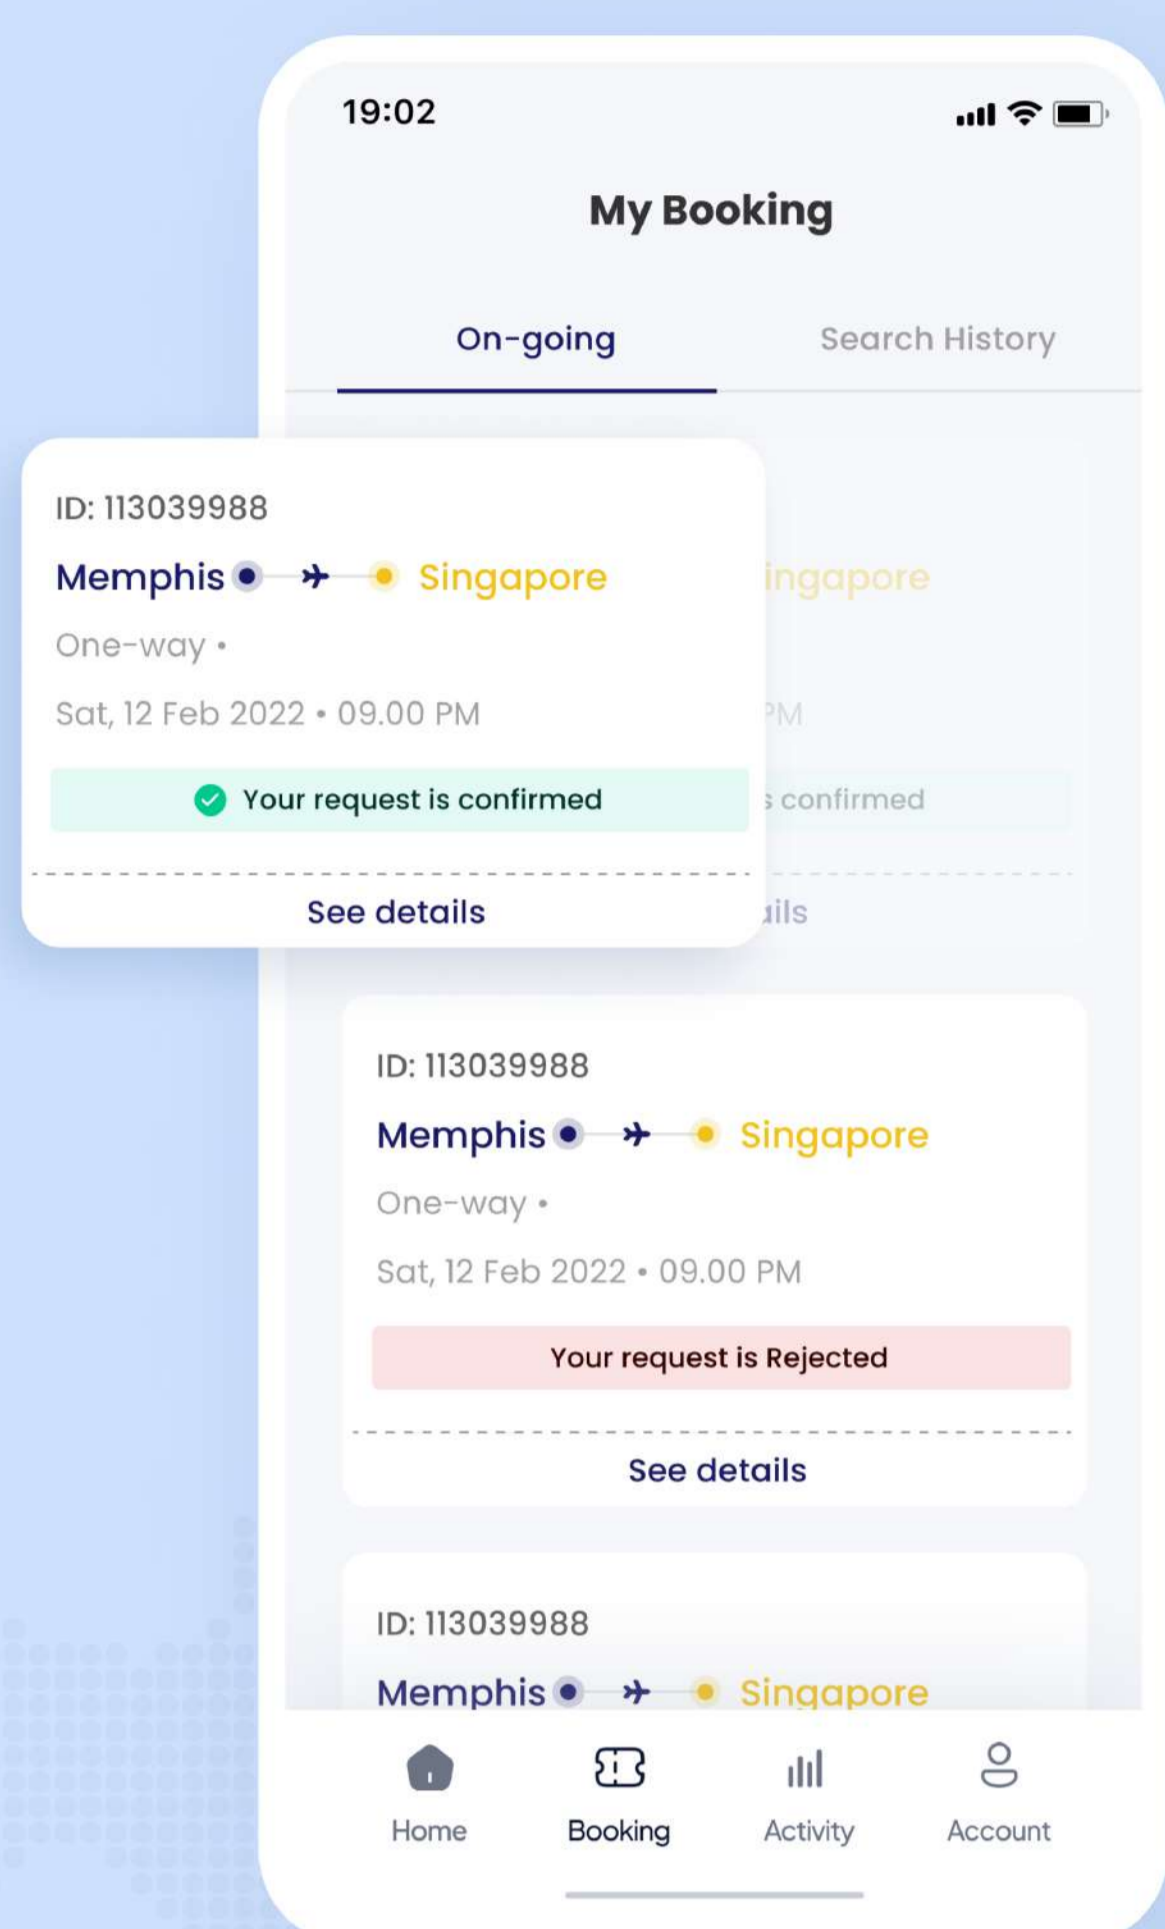

— MORE SCREENS —

From Booking To Getting The Ticket