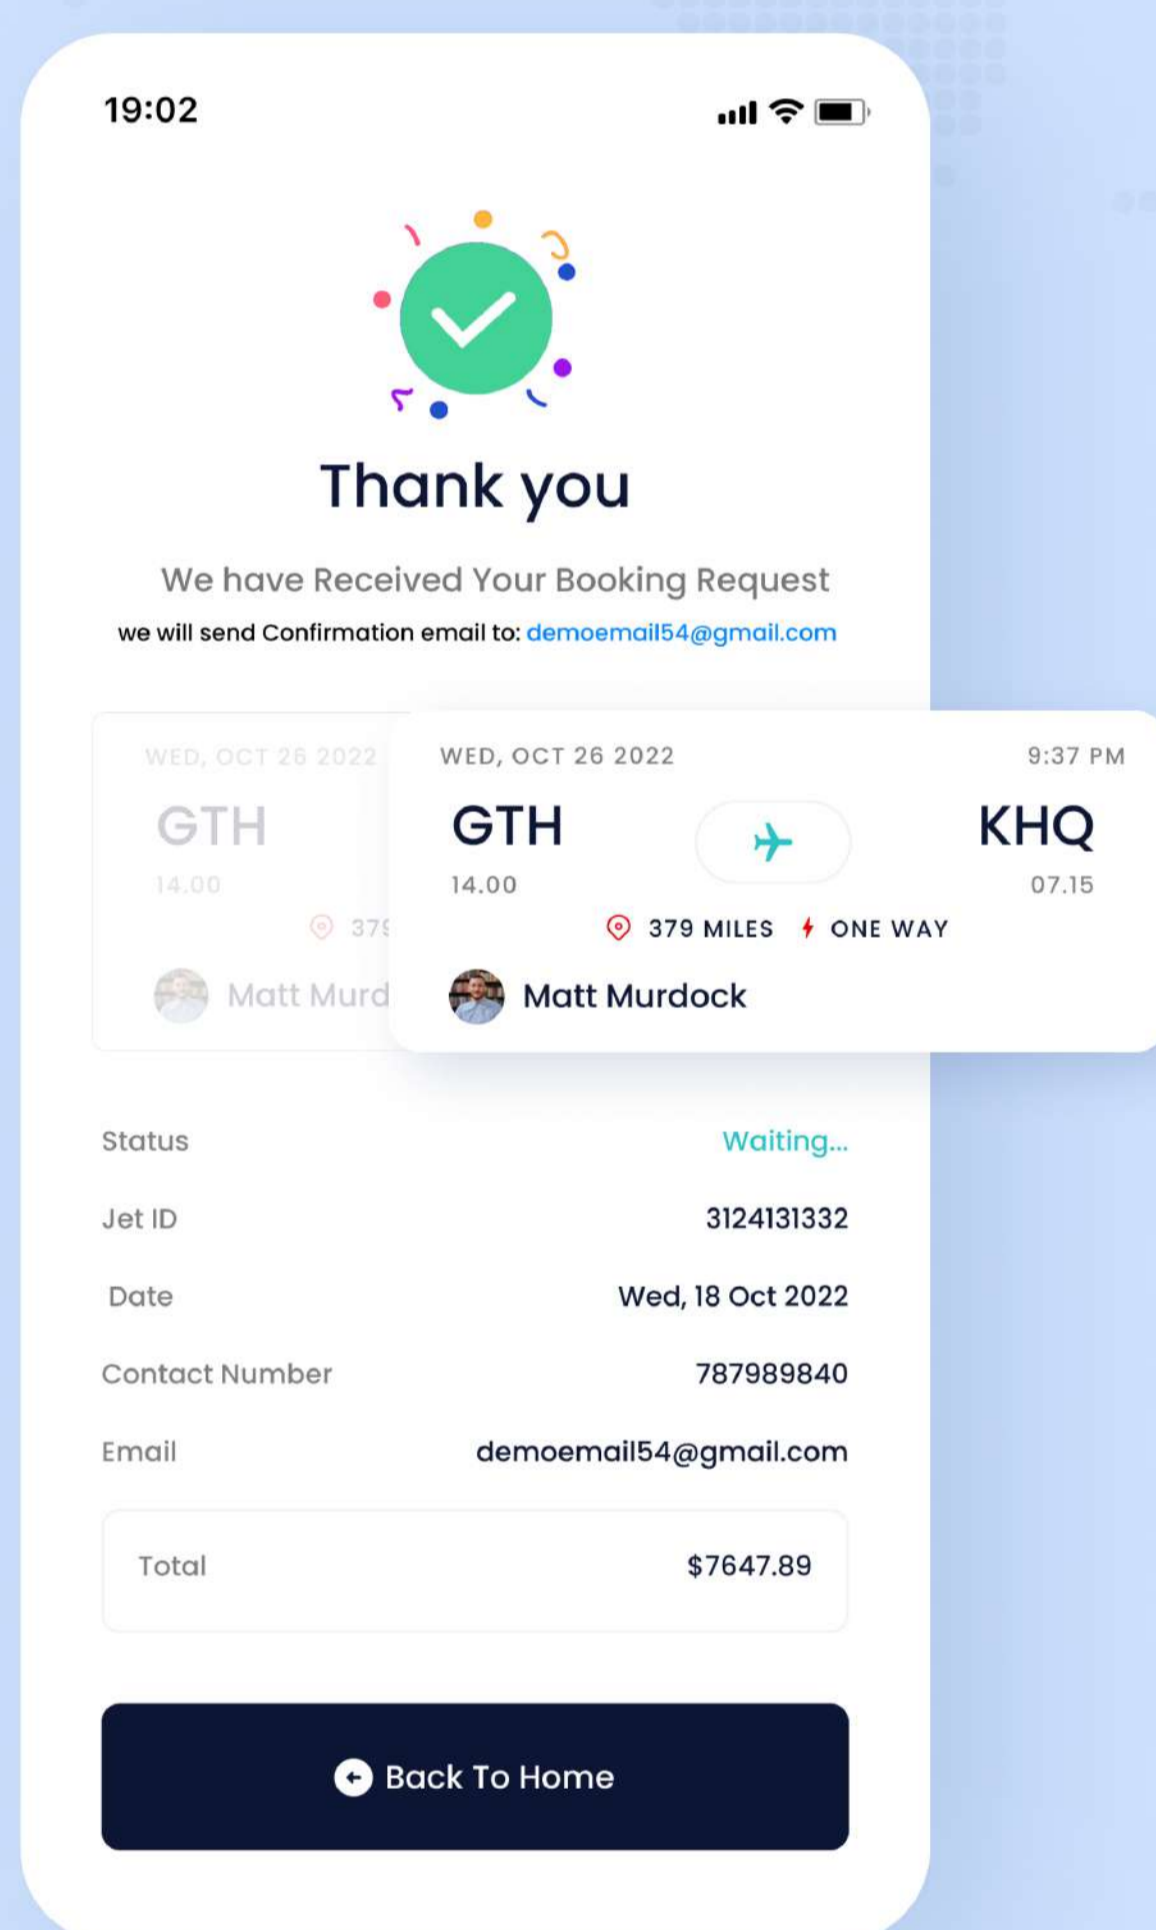

— MORE SCREENS —

From Booking To Getting The Ticket