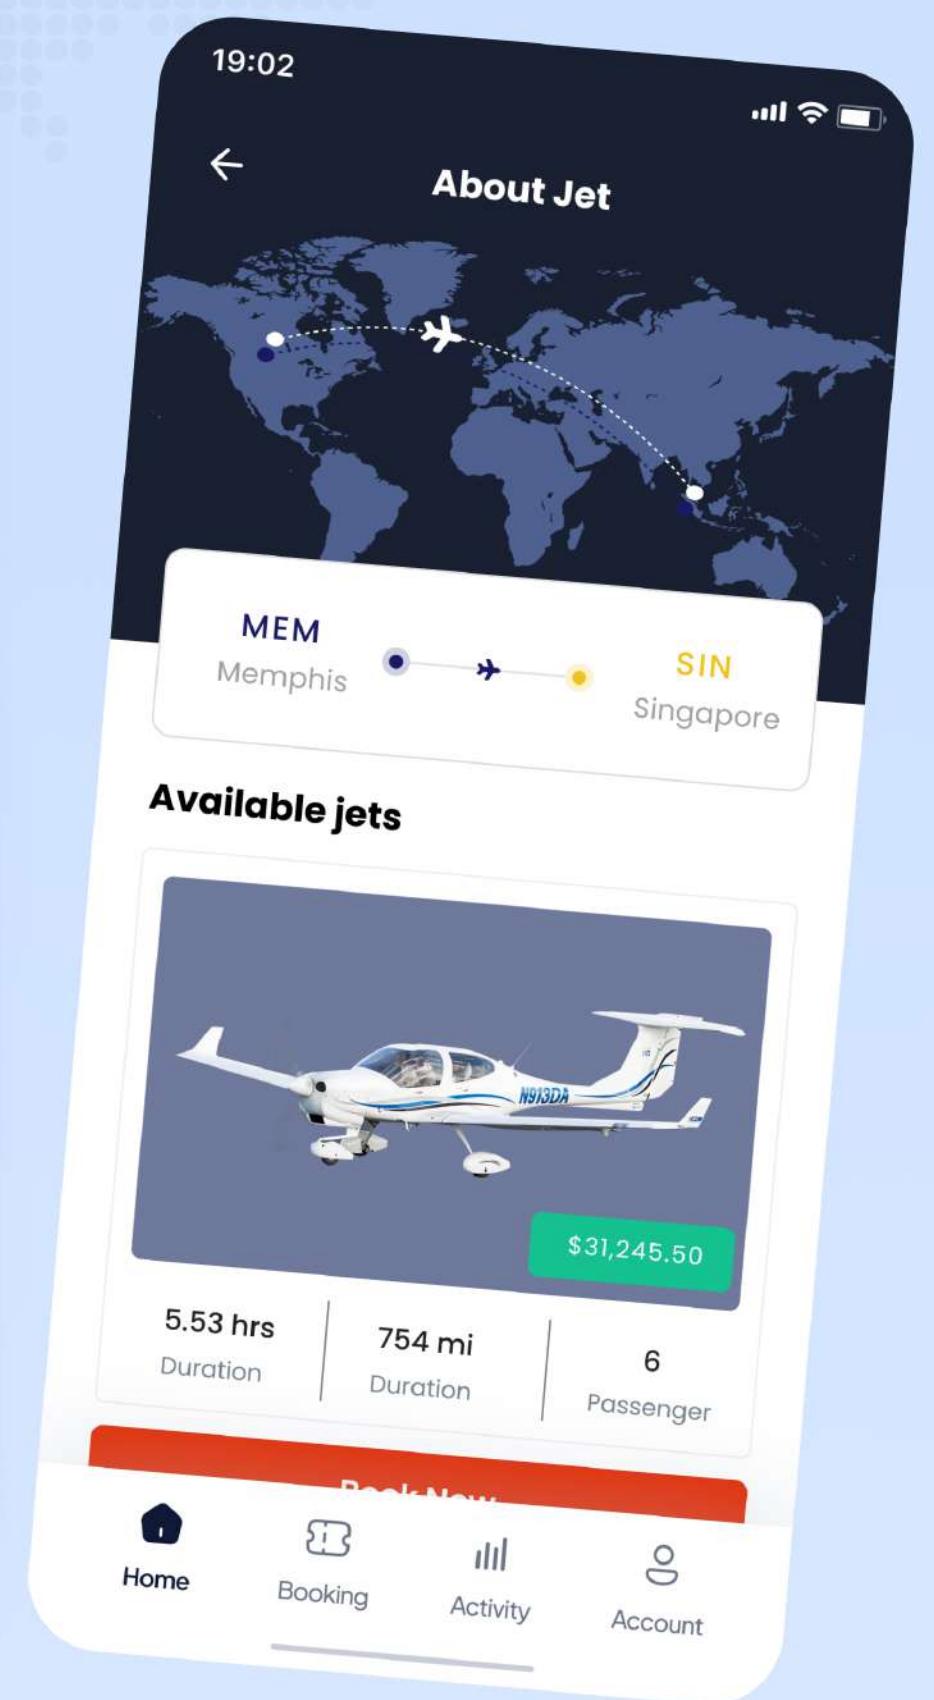

jetNEXA - Flight Booking App

— COLORS —

Stunning Color Scheme of The App

#0F1836

#E52900

#808080

— TYPOGRAPHY —

Font Family Used in The App

Poppins

SemiBold • Medium • Regular

Ad

ABCDEFGHIJKLMNOPQRSTUVWXYZ

abcdefghijklmnopqrstuvwxyz

0123456789

— GETTING STARTED —

Onboarding to Searching Jets

Get Started

- Quick Onboarding
- Start Finding Desired Jets

Home Screen

- Enter Origin & Destination
- One-Way & Round Trip Jets

Search Jets

- Find Available Jets
- Know Price, Hours, Distance...

Jet Details

- Short Jet Summary
- Know Latest Technology

aerodynamics and state-of-the-art propulsion system, the JNX02 (CJ3+) offers unmatched speed and efficiency. Whether you're flying for business or pleasure, experience the ultimate in comfort and style with the JNX02 (CJ3+).