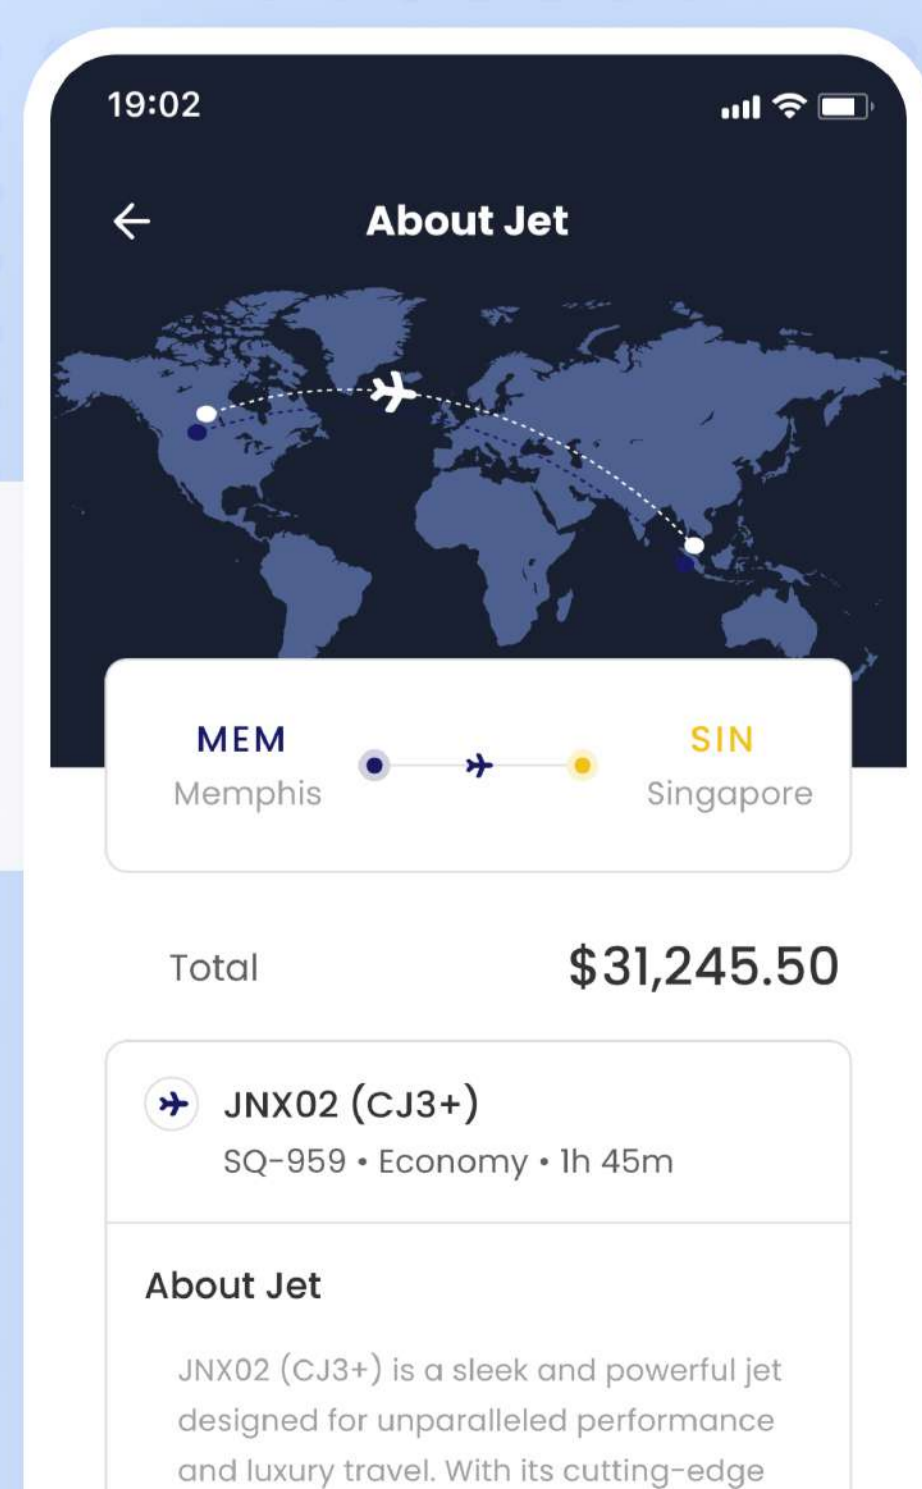

Jet Details

- Short Jet Summary
- Know Latest Technology