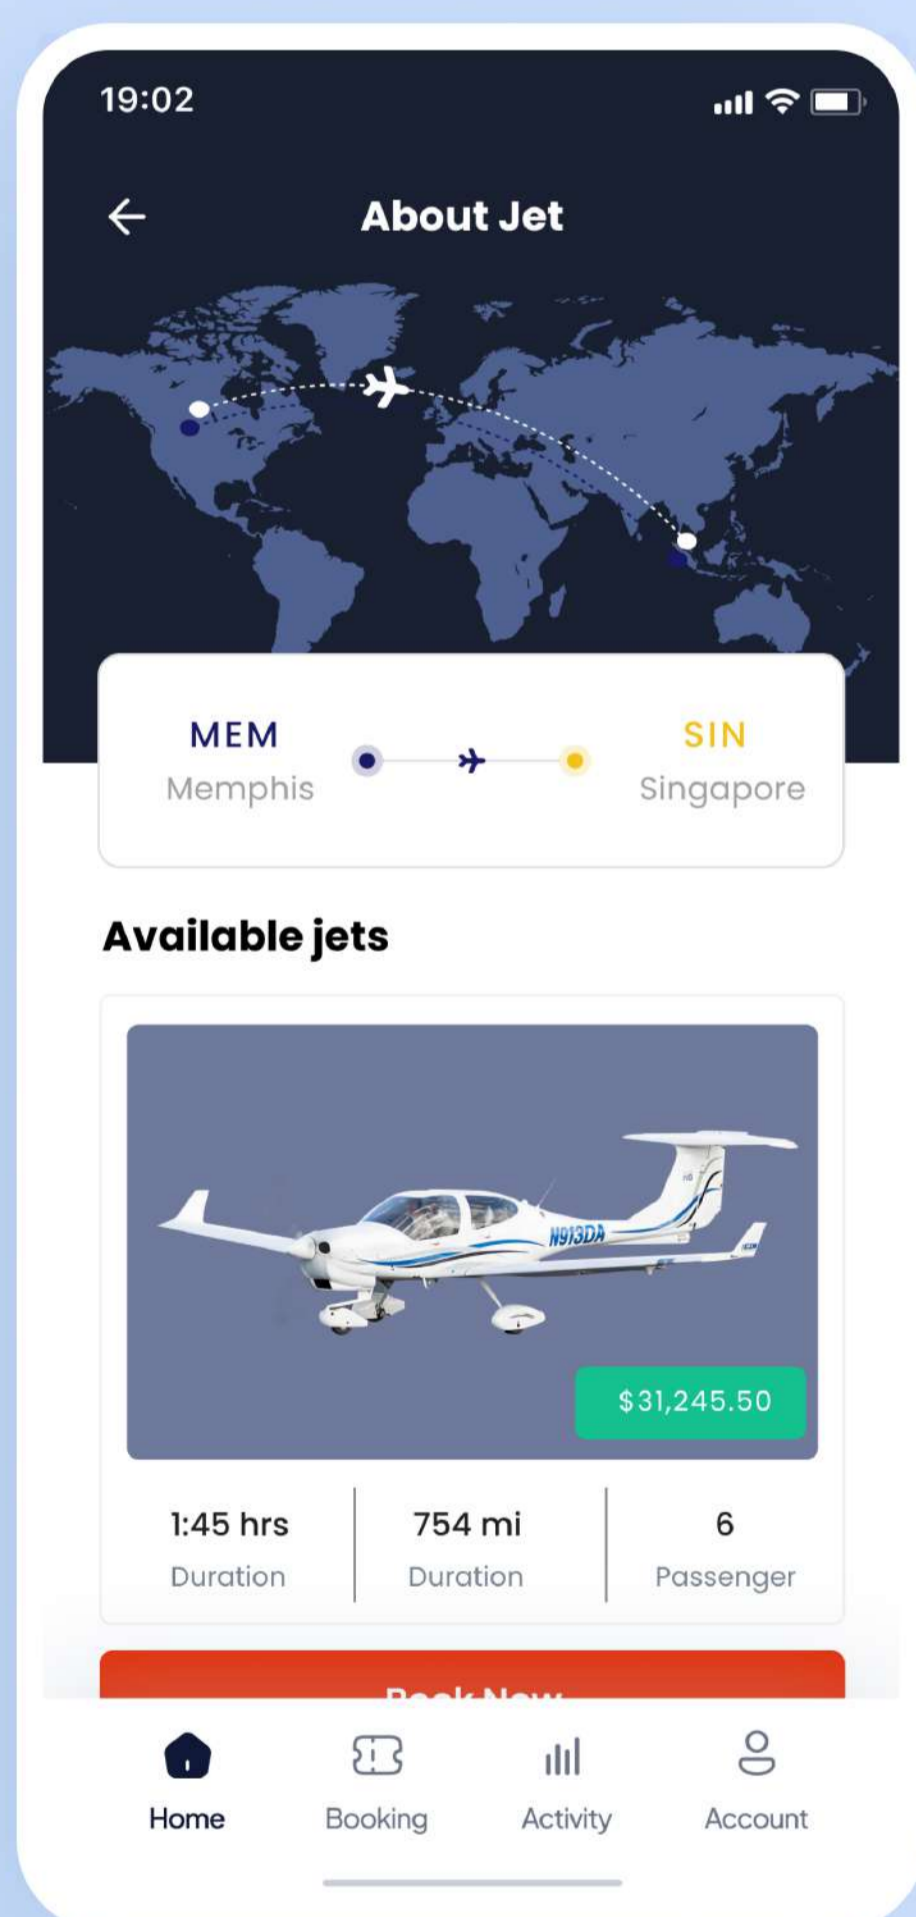

jetNEXA - Flight Booking App

— COLORS —

Stunning Color Scheme of The App

#0F1836

#E52900

#808080

— TYPOGRAPHY —

Font Family Used in The App

Poppins

SemiBold • Medium • Regular

Ad

ABCDEFGHIJKLMNOPQRSTUVWXYZ

abcdefghijklmnopqrstuvwxyz

0123456789

— GETTING STARTED —

Onboarding to Searching Jets

Get Started

- Quick Onboarding
- Start Finding Desired Jets

Home Screen

- Enter Origin & Destination
- One-Way & Round Trip Jets

Search Jets

- Find Available Jets
- Know Price, Hours, Distance...

Jet Details